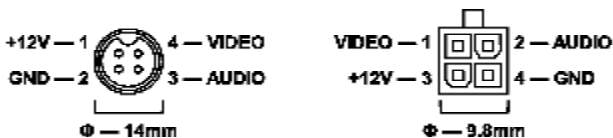

Cautions:

Please ensure that the product work in the appropriate environment

Avoid Sunshine Stabilize Power Temp Humidity No Dismantle

Dimensions:

- Ø Twist off screws on both sides, camera cable through the hole from the bracket
- Ø Screws mounting the bracket, camera body with screws limited on both sides
- Ø Power on, adjust the camera until the output image appears

appropriate scene, locking screws on both sides
Ø Cable hidden in the body and opening waterproofing, the camera installed

Camera video surveillance for commercial vehicle:

Connection:

Specifications:	
CCD or CMOS	1/3"CMOS 720P/960P
Resolution	1.0/1.30 Mega Pixel
Effective Pixels	1280Hx720V 1280Hx960V
TV System	PAL / NTSC (Optional Before Factory)
Auto Control	Auto Gain Control, Back Light Compensation, White Balance, Electronic Shutter
Image Mirror	Optional Before Factory
Lens	f=2.1mm View Angle 150 degree
Light Sensitivity	0 Lux @ F1.2 (IR ON)
Infrared Spectrum	Optional, 850nm or 940 nm
Infrared LED Range	Null
Auto IR control	3~5 Lux Cut
Signal to Noise Ratio	SNR>50 dB, (AGC Close)
Video Output	AHD 1V p-p, 75Ω,
Audio Output	Null
Power Consumption	12V DC ± 5%, 80mA, 0.9W
A / V, Power Interface	Aviation, 4PIN interface optional
Adjustment	Horizontal 0, shift 25mm; Vertical 0~300
Dimensions	(L x W x H) 45 x 43 x 32 mm
Packing Size	(L x W x H) 80 x 80 x 60 mm
Product Weight	Net: 100 g, All: 120 g
Water Proof	IP67 for housing
Operating Condition	Temp.: -40°C to +85°C, humidity<95%
Housing Color	Black, Optional Color by Order Quantity